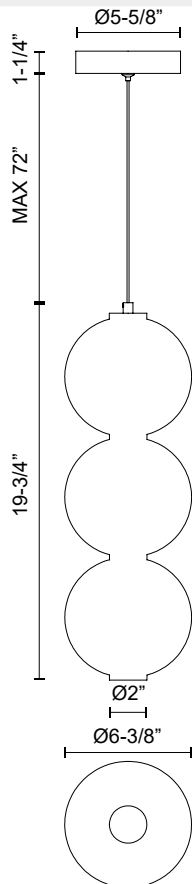

WWW.ALORAMOOD.COM

© 2022 KUZCO LIGHTING. ALL RIGHTS RESERVED.